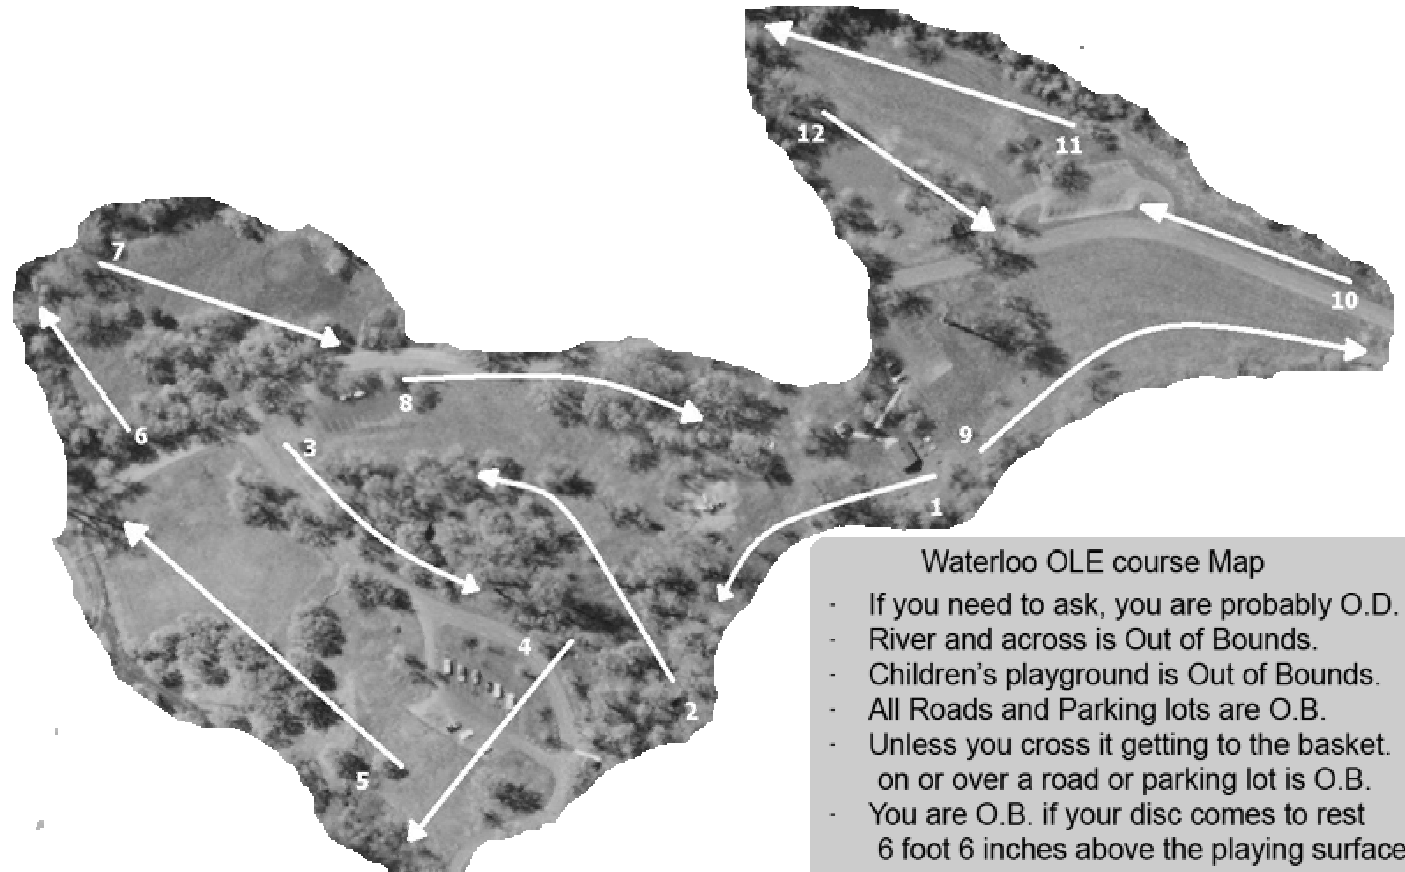

Map and Directions to Waterloo

Directions:

North or south on I5 toward Albany

- Take exit 228 (Hwy 34)
 - Take Hwy 34 east toward Lebanon
 - Turn right on truck route (Denny Sch. RD.)
 - Follow truck route will turn to left and change into Airport RD
 - Follow Airport RD, turn right onto Hwy 20(Santiam hwy)
(stop light Safeway across street)
 - Follow Hwy 20 through Lebanon, heading east toward Sweet Home
 - Turn left onto Sodaville Waterloo RD. (small sign easy to miss)
 - Follow Sodaville Waterloo RD toward Waterloo RD name will change to Gross St.
 - Follow Gross St. through Waterloo, turn right into park
- **If you go over the big bridge you missed the park entrance**

Waterloo OLE course Map

- If you need to ask, you are probably O.D.
- River and across is Out of Bounds.
- Children's playground is Out of Bounds.
- All Roads and Parking lots are O.B.
- Unless you cross it getting to the basket.
on or over a road or parking lot is O.B.
- You are O.B. if your disc comes to rest
6 foot 6 inches above the playing surface.