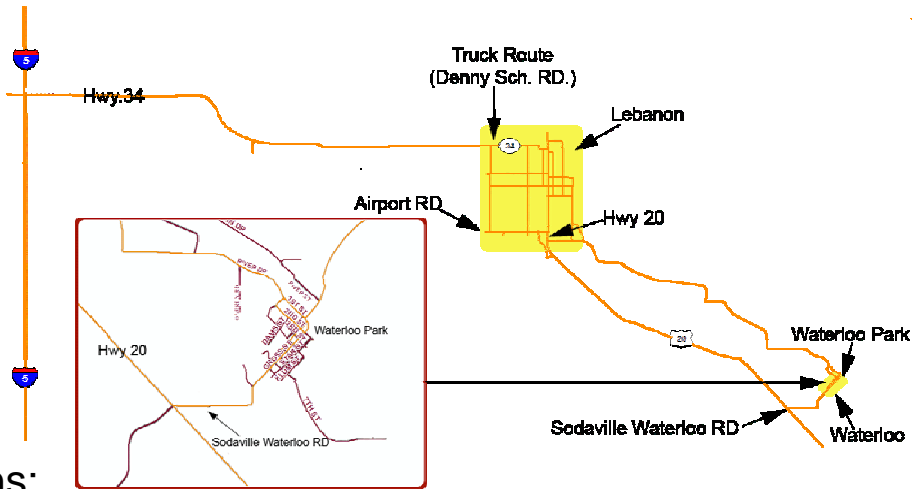

Map and Directions to Waterloo

Directions:

North or south on I5 toward Albany

- Take exit 228 (Hwy 34)
 - Take Hwy 34 east toward Lebanon
 - Turn right on truck route (Denny Sch. RD.)
 - Follow truck route will turn to left and change into Airport RD
 - Follow Airport RD, turn right onto Hwy 20(Santiam hwy)
(stop light Safeway across street)
 - Follow Hwy 20 through Lebanon, heading east toward Sweet Home
 - Turn left onto Sodaville Waterloo RD. (small sign easy to miss)
 - Follow Sodaville Waterloo RD toward Waterloo RD name will change to Gross St.
 - Follow Gross St. through Waterloo, turn right into park
- **If you go over the big bridge you missed the park entrance**

Waterloo OLE course Map

- If you need to ask, you are probably O.D.
- River and across is Out of Bounds.
- Children's playground is Out of Bounds.
- All Roads and Parking lots are O.B.
- Unless you cross it getting to the basket.
on or over a road or parking lot is O.B.
- You are O.B. if your disc comes to rest
6 foot 6 inches above the playing surface.